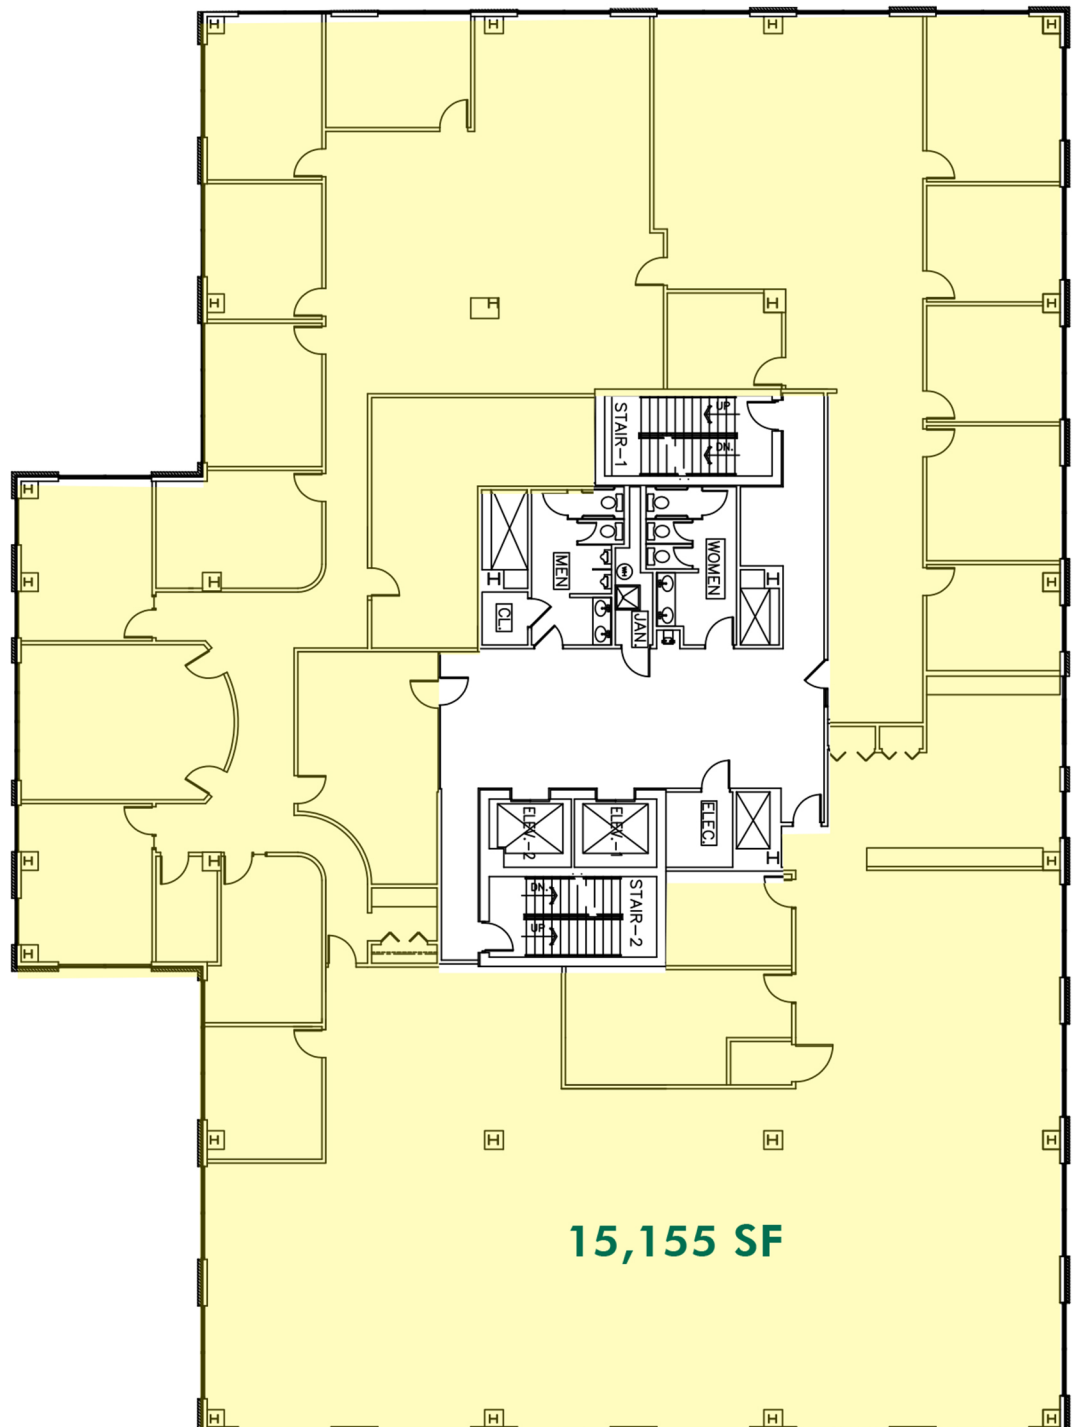

Embassy Tower

9300 Underwood Avenue | Omaha NE, 68114 | (402)697-5871 | lpedersen@cbremega.com
www.embassytowerofomaha.com

FOURTH FLOOR: 5,000 SF TO 15,155 SF

** Information deemed Reliable, but not guaranteed.*